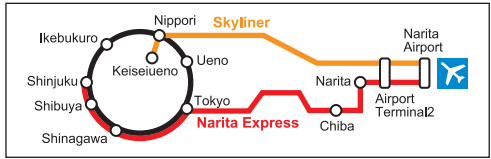

# Railway Map: Yokohama

■ Narita Airport Area

- JR Line
- Yokohama Shieie Subway Green Line
- Yokohama Shieie Subway Blue Line
- Minato-Mirai Line
- Sotetsu Main Line
- Sotetsu Izumino Line
- Tokyu Toyo Line
- Shinko-Center
- Odakyu Odawara Line
- Odakyu Enoshima Line
- Keiiky Main Line
- Keiiky Daishi Line
- Tokyu Den-en-Toshi Line
- Tokyu Kodomonokuni Line
- Keio Sagamihara Line
- Seaside Line
- Shonan Monorail
- Enoshima Electric Railway