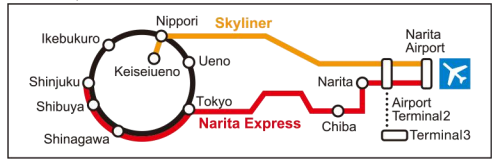

# Railway Map : Yokohama

■ Narita Airport Area

- JR Line
- Yokohama Shie Subway Green Line
- Yokohama Shie Subway Blue Line
- Minato-Mirai Line
- Sotetsu Main Line
- Sotetsu Izumino Line
- Tokyu Toyoiko Line
- Tokyu Shin-yokohama Line
- Odakyu Odawara Line
- Odakyu Enoshima Line
- Keiyo Main Line
- Keiyo Daishi Line
- Tokyu Den-en-toshi Line
- Tokyu Kodomonokuni Line
- Keio Sagamihara Line
- Seaside Line
- Shonan Monorail
- Enoshima Electric Railway